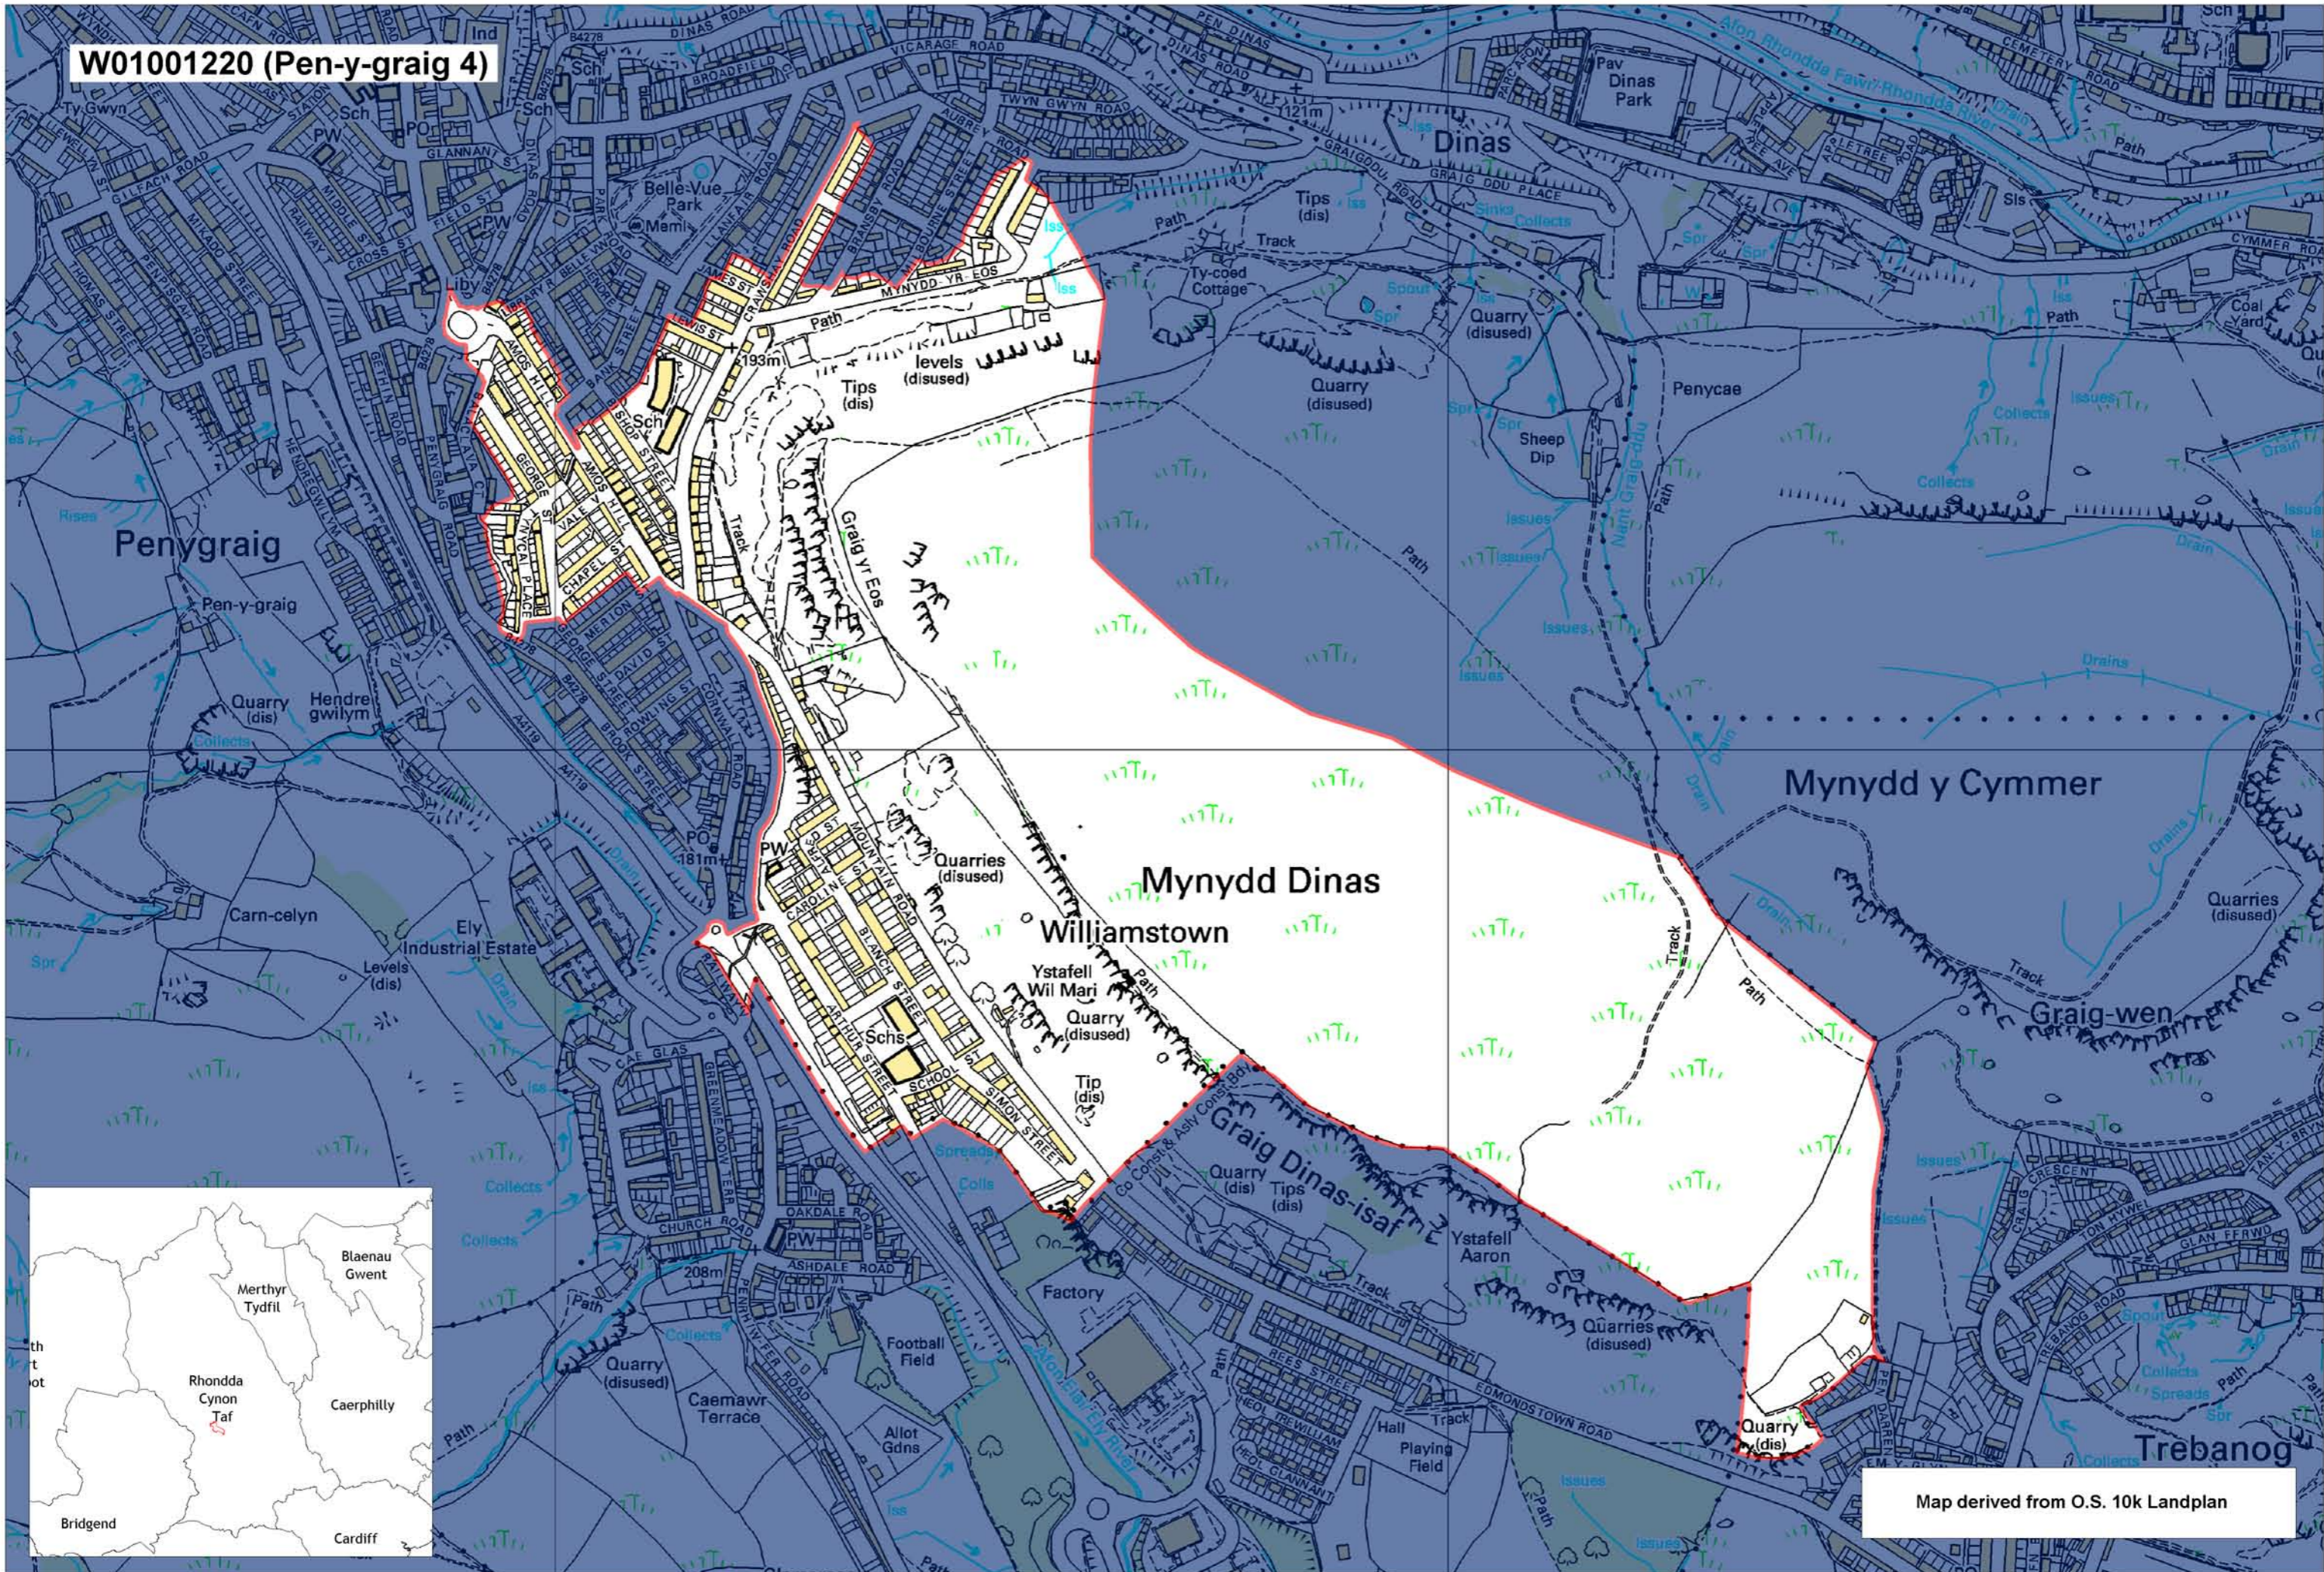

W01001220 (Pen-y-graig 4)

Map derived from O.S. 10k Landplan